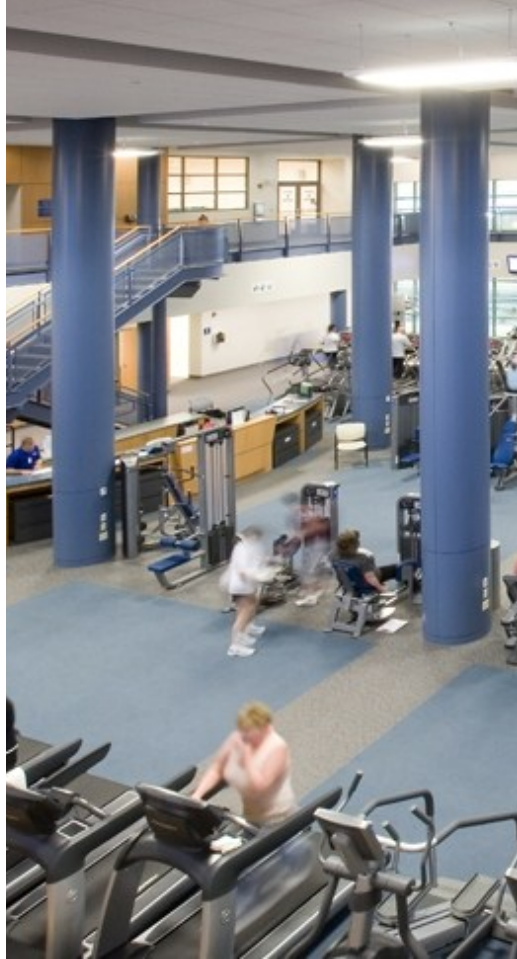

Location
Winchester, VA

Project Size
56,000 SF

Completion Date
2008

Owner
Valley Health
Wellness & Fitness
Center

Architect
Hughes Group
Architects

VALLEY HEALTH WELLNESS CENTER WINCHESTER, VA

A new 56,000 SF wellness center that includes two swimming pools, a 16,000 SF cardiovascular and strength training room, locker rooms, steam, sauna, and massage therapy rooms, an indoor running track, meeting facilities, and a child care area. The building is steel framed with load bearing masonry walls and utilizes standard spread footings. There is an elevated running track and steel framed monumental stair incorporated into the design.